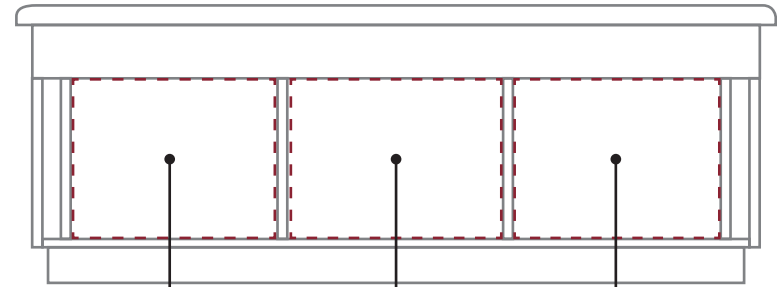

CAB-160 EDGE-OPTIONS TREATMENT CABINET

Name:		Phone:	
School/Organization:		E-mail:	
Dealer/Rep:		Sales Rep:	
		Quote:	

STANDARD FEATURES:

- 30"W x 78"L x 31"H
- Load capacity: 600 lbs.
- Open, customizable 3 section cabinet
- Pass through storage accessible on both sides
- Available in wood or laminate finishes
- 2" High density foam cushion with rounded corners
- Black wire pull handles
- 4" Toe kick
- 110° Euro hinges on doors
- (1) Adjustable shelf in each section (with doors)

STANDARD CABINET:

CAB-160 - 30"W x 78"L x 31"H

QTY:

OPTIONS:

CAB-LB-NGS - 60° Lift Back Cushion (Ratchet Style with no Gas Shock)

CAB-RSL - 45° Split Leg Cushion (Ratchet Style)

TSFO-FHD - Flush Mount Handles on Doors

TSFO-FHDR - Flush Mount Handles on Drawers

Lock Double Door - Lock on Double Doors

CAB-160 with Ratchet Style Lift Back and Split Leg, Flush Mount Handles, and Custom Branding

SECTION 1 (HEAD END)

- Open with adjustable shelf
- Double doors (on both sides)
- 2 Drawer (pass through)
- 3 Drawers (pass through)
- Modality drawer (pass through)

SECTION 2

- Open with adjustable shelf
- Double doors (on both sides)
- 2 Drawer (pass through)
- 3 Drawers (pass through)
- Modality drawer (pass through)

SECTION 3 (FOOT END)

- Open with adjustable shelf
- Double doors (on both sides)
- 2 Drawer (pass through)
- 3 Drawers (pass through)
- Modality drawer (pass through)