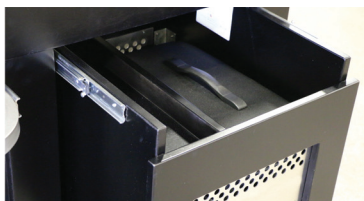

CAB-090N TREATMENT & RECOVERY CABINET

STANDARD FEATURES:

- 30"W x 85"L x 32"H
- Load capacity: 600 lbs.
- Dual extension drawer (22"L x 17"W x 17"H) accommodates the NormaTec product line
- Dual extension boot rack (44"L x 24"W) accommodates 2 pairs of NormaTec boots
- Boot rack contains 2 trays (24"L x 11"W x 4.5"H) that hold the NormaTec control units
- Available in wood or laminate finishes
- Wood cabinets available in natural finish or black stain
- 2" High density foam with rounded corners
- 55° Gas shock lift back and 45° split legs
- Graphics package with Hyperice and Athletic Edge branding
- Add your school/organization logo above the pull out drawers for no additional charge

Name:	
School/Organization:	
Dealer/Rep:	

Phone:	
E-mail:	
Sales Rep:	Quote:

CAB-090N with Oak wood and Black Stain
(NormaTec Recovery System Not Included)

STANDARD CABINET:

CAB-090N - 30"W x 85"L x 32"H

QTY: