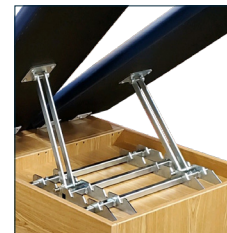

CAB-RSL

CAB-020 TREATMENT CABINET