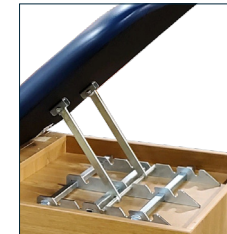

CAB-LB-NGS