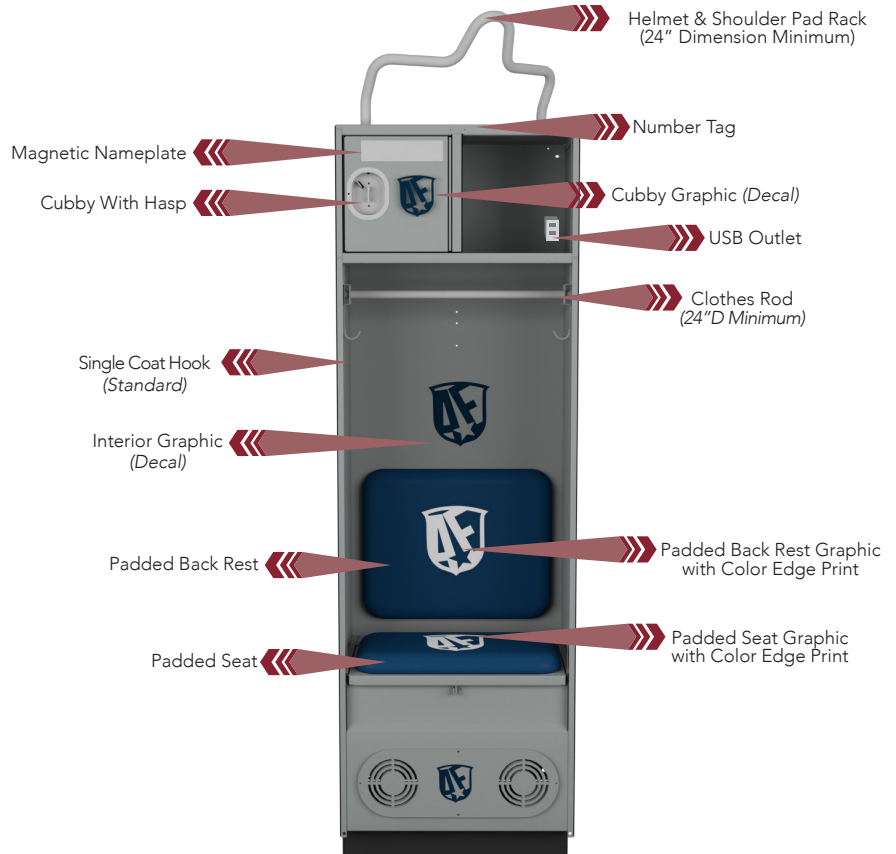

Name:	
School/Organization:	
Dealer/Rep:	

Phone:			
E-mail:			
Sales Rep:	Quote:		

STRAIGHT SIDE STEEL ATHLETIC LOCKER

STANDARD FEATURES:

- Welded 16 gauge steel construction
- (2) Single garment hooks
- Top cubby
- Recessed cup with hasp (padlock not included)
- Seat with hasp (padlock not included)
- Foot locker storage with louvered ventilation
- Durable powder coat finish
- Lockers ship fully assembled

- Vented

- Lift up lid (Standard)

- Fixed seat with pull out drawer

PADDED SEAT/BACK OPTIONS:

- Padded Seat

- Padded Seat & Back Rest

**Padded seat and back rest not recommended for 18"W Lockers

ACCESSORIES & GRAPHIC OPTIONS:

<input type="radio"/> Cubby Graphic (Decal)
<input type="radio"/> Interior Graphic (Decal)
<input type="radio"/> Single Coat Hook - Qty _____
<input type="radio"/> Cubby Lock <input type="radio"/> Combo <input type="radio"/> Digital
<input type="radio"/> Clothes Rod (24" D Minimum)
<input type="radio"/> Magnetic Nameplate <input type="radio"/> 2"x 6" <input type="radio"/> 2"x 8"
<input type="radio"/> Double Ceiling Hook
<input type="radio"/> Helmet & Shoulder Pad Rack (24" Dimension Minimum)
<input type="radio"/> Padded Seat
<input type="radio"/> Padded Seat Graphic with Color Edge Print
<input type="radio"/> Padded Back Rest
<input type="radio"/> Padded Back Rest Graphic with Color Edge Print
<input type="radio"/> Number Tag
<input type="radio"/> USB Outlet