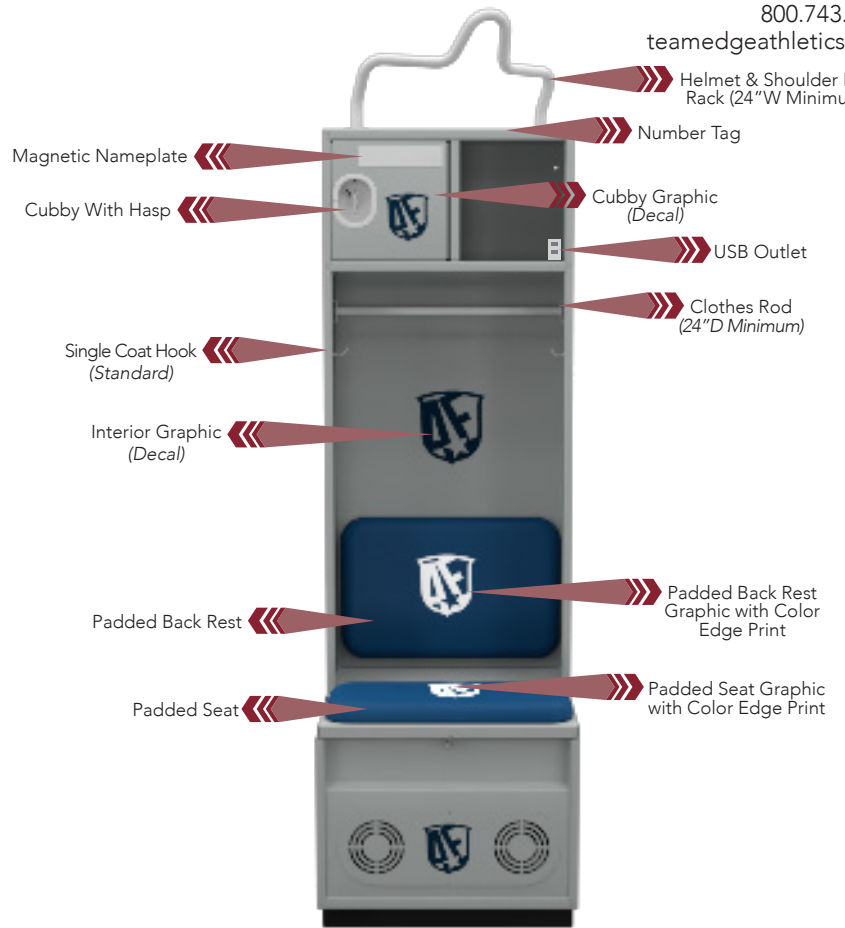

STANDARD CONFIGURATION:

L-Shape

L-SHAPE LOCKER SIZES:

QTY _____

<input type="radio"/> A3860-242472 - 24"W x 24"D x 72"H	<input type="radio"/> A3860-302472 - 30"W x 24"D x 72"H
<input type="radio"/> A3860-242478 - 24"W x 24"D x 78"H	<input type="radio"/> A3860-302478 - 30"W x 24"D x 78"H

Padded Seat

Padded Seat & Back Rest

Vented with Standoff Logo

Vented

Lift up lid (Standard)

Fixed seat with pull out drawer

ACCESSORIES & GRAPHIC OPTIONS:

<input type="radio"/> Cubby Graphic (Decal)
<input type="radio"/> Interior Graphic (Decal)
<input type="radio"/> Single Coat Hook - Qty _____
<input type="radio"/> Cubby Lock <input type="radio"/> Combo <input type="radio"/> Digital
<input type="radio"/> Clothes Rod (24"D Minimum)
<input type="radio"/> Magnetic Nameplate <input type="radio"/> 2"x 6" <input type="radio"/> 2"x 8"
<input type="radio"/> Double Ceiling Hook
<input type="radio"/> Helmet & Shoulder Pad Rack (24" Wide Minimum)
<input type="radio"/> Padded Seat Graphic
<input type="radio"/> Padded Back Rest Graphic
<input type="radio"/> Number Tag
<input type="radio"/> USB Outlet

STANDARD FRAME COLORS:

<input type="radio"/> Black	<input type="radio"/> Green
<input type="radio"/> Light Gray	<input type="radio"/> Forest Green
<input type="radio"/> Charcoal	<input type="radio"/> Purple
<input type="radio"/> Bright Blue	<input type="radio"/> Yellow
<input type="radio"/> Royal Blue	<input type="radio"/> Orange
<input type="radio"/> Navy Blue	<input type="radio"/> Brown
<input type="radio"/> Red	<input type="radio"/> White
<input type="radio"/> Burgundy	<input type="radio"/> RAL#