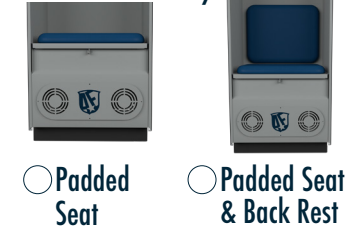

PADDLED SEAT/BACK OPTIONS:

**Padded seat and back rest not recommended for 18"W Lockers

**STRAIGHT SIDE
STEEL ATHLETIC LOCKERS**