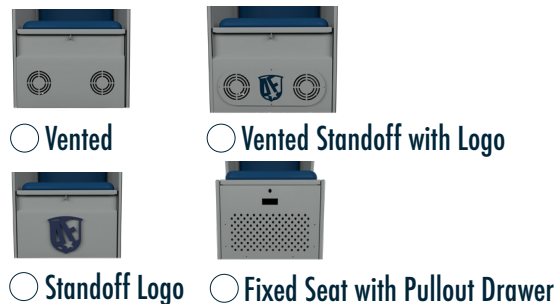

VENTILATED BOTTOM OPTIONS: