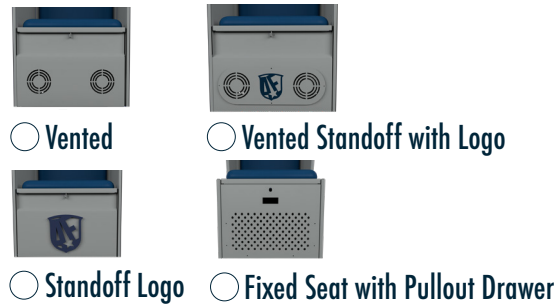

VENTILATED BOTTOM OPTIONS: