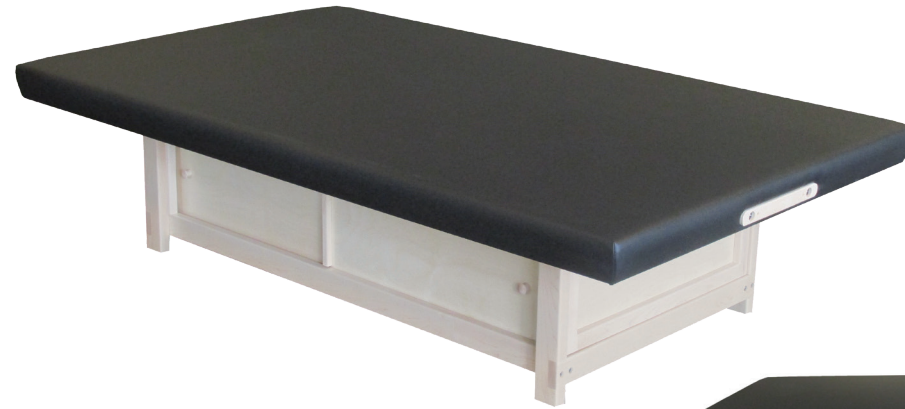

Name:	
School/Organization:	
Dealer/Rep:	

Phone:	
E-mail:	
Sales Rep:	Quote:

Sport-Mat 4678

### STANDARD FEATURES:

- Load capacity: 800 lbs.
- Solid maple wood construction
- Cabinet style base with sliding doors on one side
- Black (Onyx) True Touch Upholstery
- 1.25" High density foam flat cushion
- 9" on center dual-end accessory ports

### STANDARD TABLES:

<input type="radio"/> Sport-Mat 4678 46"W x 78"L x 20"H
QTY:

### OPTIONS:

<input type="radio"/> POS-TT - Dual Action Adjustable Face Rest with Pillow
<input type="radio"/> DPOS-TT - Deluxe Adjustable Face Rest with Pillow
<input type="radio"/> PPOS-TT - Posi-Tilt Face Rest with Pillow