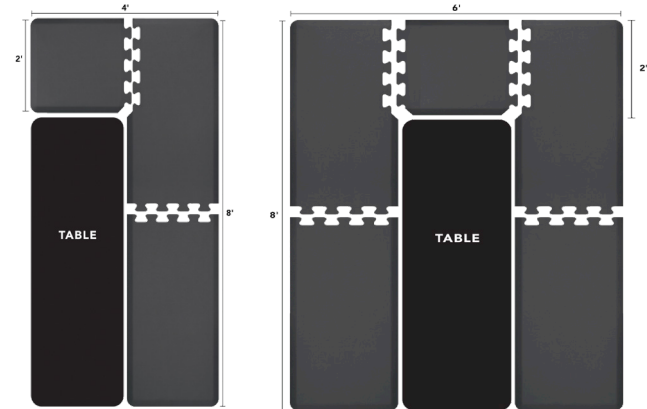

Name:	
School/Organization:	
Dealer/Rep:	

Phone:			
E-mail:			
Sales Rep:		Quote:	

RIGHTL482

TABLEU8682

PUZZLE RUNNER COLLECTION:

<input type="radio"/> SSR752 - Puzzle 7.5' x 2' 90"L x 24"W x .75"H	<input type="radio"/> SSR802 - Puzzle 8' x 2' 96"L x 24"W x .75"H	<input type="radio"/> SSR852 - Puzzle 8.5' x 2' 102"L x 24"W x .75"H	<input type="radio"/> SSR902 - Puzzle 9' x 2' 108"L x 24"W x .75"H
QTY:	QTY:	QTY:	QTY:
<input type="radio"/> SSR952 - Puzzle 9.5' x 2' 114"L x 24"W x .75"H	<input type="radio"/> SSR753 - Puzzle 7.5' x 3' 90"L x 36"W x .75"H	<input type="radio"/> SRS803 - Puzzle 8' x 3' 96"L x 36"W x .75"H	
QTY:	QTY:	QTY:	
<input type="radio"/> SSR853 - Puzzle 8.5' x 3' 102"L x 36"W x .75"H	<input type="radio"/> SSR903 - Puzzle 9' x 3' 108"L x 36"W x .75"H	<input type="radio"/> SSR953 - Puzzle 9.5' x 3' 114"L x 36"W x .75"H	
QTY:	QTY:	QTY:	

PUZZLE L SERIES MOSAIC COLLECTION:

<input type="radio"/> LEFTL482M - Mosaic L Left 8' x 4' x 2' 96"L x 48"W x 24"D x .75"H QTY:	<input type="radio"/> RIGHTL482M - Mosaic L Right 4' x 8' x 2' 48"L x 96"W x 24"D x .75"H QTY:
<input type="radio"/> LEFTL4652M - Mosaic L Left 6.5' x 4' x 2' 78"L x 48"W x 24"D x .75"H QTY:	<input type="radio"/> RIGHTL4652M - Mosaic L Right 4' x 6.5' x 2' 48"L x 78"W x 24"D x .75"H QTY:

PUZZLE U SERIES MOSAIC COLLECTION:

<input type="radio"/> TABLEU8682M - Mosaic U 8' x 6' x 8' x 2' 96"L x 72"W x 24"D x .75"H QTY:	<input type="radio"/> TABLEU6562M - Mosaic U 6.5' x 6' x 6.5' x 2' 78"L x 72"W x 24"D x .75"H QTY:	<input type="radio"/> TABLEU6565652M - Mosaic U 6.5' x 6.5' x 6.5' x 2' 78"L x 78"W x 24"D x .75"H QTY:	<input type="radio"/> TABLEU86582M - Mosaic U 8' x 6.5' x 8' x 2' 96"L x 78"W x 24"D x .75"H QTY:
---	---	--	--