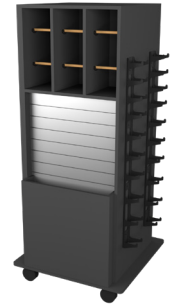

- TSFO-FHDR
 - Flush mount handles on drawers

QTY:

SR-014 (Front)

- SR-014
- 24"W x 20"D x 64"H
- (2) Cubbies
- (4) Double hooks in each compartment
- (1) Drawer
- 4" Toe-kick

QTY:

OPTIONS:

- TSFO-FHDR
 - Flush mount handles on drawers

QTY:

SR-016 (Front)

SR-016 (Back)

- SR-016
- 32"W x 32"D x 72"H
- Front: cubbies, (4) 8" drawers
- Back: band dispensers, slatwall, & bar box storage compartment
- Right side: slatwall
- Left side: weight racks