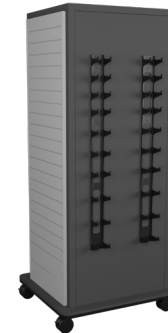

QTY:

SR-MI-001 - Mirror

19.75"W x 65.5"H (back side)

QTY:

SR-002

- 30"W x 24"D x 61"H
- Front: doors with (3) shelves
- Back: slatwall
- Sides: weight racks, (4) 4" double hooks, & (10) j-hooks

QTY:

OPTIONS:

QTY:

OPTIONS:

SR-WK3 - Weight Kit 3

- (2) 1-10lbs Dumbbell sets
- (1) 16pc Hugger weight set
- (1) Theraband band set
- (1) 1-3lbs Weight bar set

QTY:

STOR-EDGE™ MULTI-PURPOSE CARTS

SR-004 (Front)

SR-004 (Back)

SR-005 (Front)

SR-005 (Back)

SR-006 (Front)

SR-006 (Back)

SR-008 (Front)

SR-008 (Back)

- SR-004
 - 24"W x 24"D x 61"H
 - Front: band dispensers
 - Back: slatwall
 - Sides: weight racks, (3) 4" double hooks, & (6) j-hooks

QTY:

- SR-005
 - 32"W x 32"D x 72"H
 - Front: cubbies, drop down desk with key lock, (3) 8" drawers
 - Back: band dispensers & slatwall
 - Right side: mirror
 - Left side: weight racks, (4) 4" double hooks, & (12) j-hooks