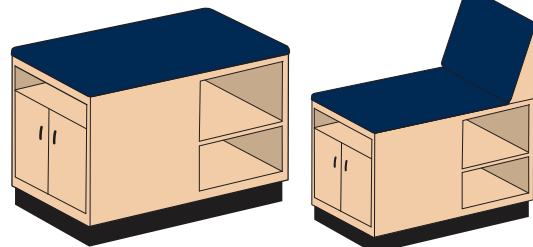

STANDARD TAPING STATION (TS OR TTS MODELS):

- (2) Doors • Open Cubby
- 1/2 Side with Shelf • Upholstered Top

☐ TS - Flat

☐ TTS - Tilt