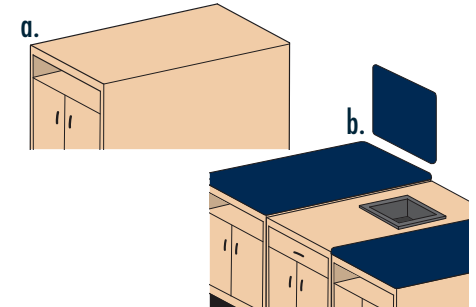

STANDARD CENTER CABINET:

- (2) Doors • Laminate/Wood Top
- Full Sides • Full 8" Drawer

CENTER CABINET TOP OPTION:

CCTO-WB
Waste Hamper & Cutout

TAPING STATION TOP OPTIONS:

a. TSTO-LT - Laminate/Wood Top
(No Upholstery)