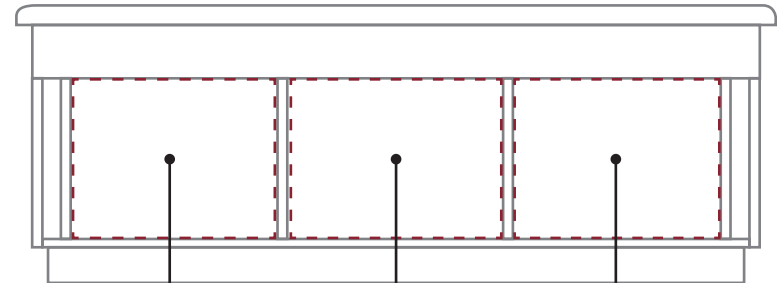

CAB-170 EDGE-OPTIONS TREATMENT CABINET

STANDARD FEATURES:

- 30"W x 78"L x 31"H
- Load capacity: 600 lbs.
- Customizable 3 section cabinet with solid back
- Available in wood or laminate finishes
- 2" High density foam cushion with rounded corners
- Black wire pull handles
- 4" Toe kick
- 110° Euro hinges on doors
- (1) Adjustable shelf in each section (with doors)

STANDARD CABINET:

<input type="radio"/> CAB-170 - 30"W x 78"L x 31"H
QTY:
Doors & Drawers:
<input type="radio"/> Right Side <input type="radio"/> Left Side

OPTIONS:

<input type="radio"/> CAB-LB-NGS - 60° Lift Back Cushion (Ratchet Style with no Gas Shock)
<input type="radio"/> CAB-RSL - 45° Split Leg Cushion (Ratchet Style)
<input type="radio"/> CAB-FL - Flush Mount Handles (Per Side)
<input type="radio"/> Lock Double Door - Lock on Double Doors
<input type="radio"/> Lock1001 - Lock on Drawers (Not Available with Flush Mount Handles)

Name:	
School/Organization:	
Dealer/Rep:	

Phone:	
E-mail:	
Sales Rep:	Quote:

CAB-170 with Ratchet Style Lift Back and Split Leg

SECTION 1 (HEAD END)	SECTION 2	SECTION 3 (FOOT END)
<input type="radio"/> Open with adjustable shelf	<input type="radio"/> Open with adjustable shelf	<input type="radio"/> Open with adjustable shelf
<input type="radio"/> Double doors	<input type="radio"/> Double doors	<input type="radio"/> Double doors
<input type="radio"/> 2 Drawer	<input type="radio"/> 2 Drawer	<input type="radio"/> 2 Drawer
<input type="radio"/> 3 Drawers	<input type="radio"/> 3 Drawers	<input type="radio"/> 3 Drawers
<input type="radio"/> Modality drawer	<input type="radio"/> Modality drawer	<input type="radio"/> Modality drawer