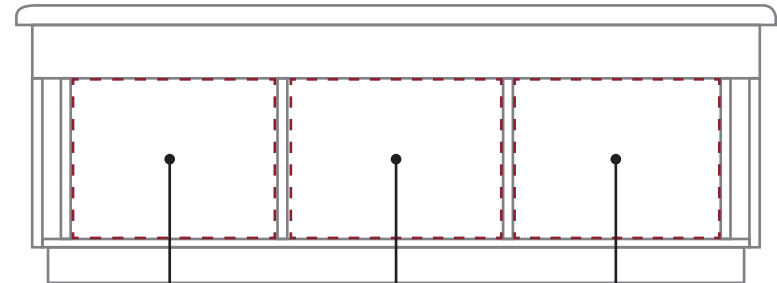

CAB-160 EDGE-OPTIONS TREATMENT CABINET

Name:		Phone:	
School/Organization:		E-mail:	
Dealer/Rep:		Sales Rep:	
		Quote:	

STANDARD FEATURES:

- 30"W x 78"L x 31"H
- Load capacity: 600 lbs.
- Open, customizable 3 section cabinet
- Pass through storage accessible on both sides
- Available in wood or laminate finishes
- 2" High density foam cushion with rounded corners
- Black wire pull handles
- 4" Toe kick
- 110° Euro hinges on doors
- (1) Adjustable shelf in each section (with doors)

STANDARD CABINET:

CAB-160 - 30"W x 78"L x 31"H

QTY:

OPTIONS:

- CAB-LB-NGS - 60° Lift Back Cushion (Ratchet Style with no Gas Shock)
- CAB-RSL - 45° Split Leg Cushion (Ratchet Style)
- CAB-FL - Flush Mount Handles (Per Side)
- Lock Double Door - Lock on Double Doors

CAB-160 with Ratchet Style Lift Back and Split Leg, Flush Mount Handles, and Custom Branding

SECTION 1 (HEAD END)

- Open with adjustable shelf
- Double doors (on both sides)
- 2 Drawer (pass through)
- 3 Drawers (pass through)
- Modality drawer (pass through)

SECTION 2

- Open with adjustable shelf
- Double doors (on both sides)
- 2 Drawer (pass through)
- 3 Drawers (pass through)
- Modality drawer (pass through)

SECTION 3 (FOOT END)

- Open with adjustable shelf
- Double doors (on both sides)
- 2 Drawer (pass through)
- 3 Drawers (pass through)
- Modality drawer (pass through)