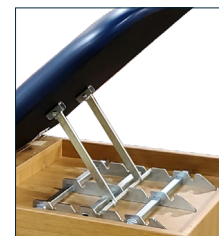

CAB-LB-NGS