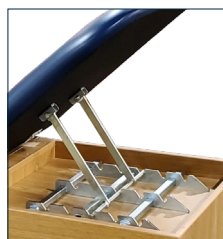

CAB-LB-NGS