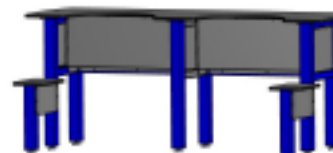

Name:	
School/Organization:	
Dealer/Rep:	

Phone:	
E-mail:	
Sales Rep:	Quote:

**STANDARD FEATURES:**

- Load capacity: 600 lbs.
- Durable aluminum construction
- Tough powder coat finish
- Rugged phenolic top
- Storage shelf
- Graphics package: includes custom graphics on the 2 ends of the table

A4159

**STANDARD TABLES:**

<input type="radio"/> A4159 - Single Whirlpool 46"W x 38.25"D x 31"H	<input type="radio"/> A4162 - Double Whirlpool 80.5"W x 38.25"D x 31"H	<input type="radio"/> A4120 - Single Whirlpool 46"W x 38.25"D x 34"H	<input type="radio"/> A4119 - Double Whirlpool 80.5"W x 38.25"D x 34"H
QTY:	QTY:	QTY:	QTY: