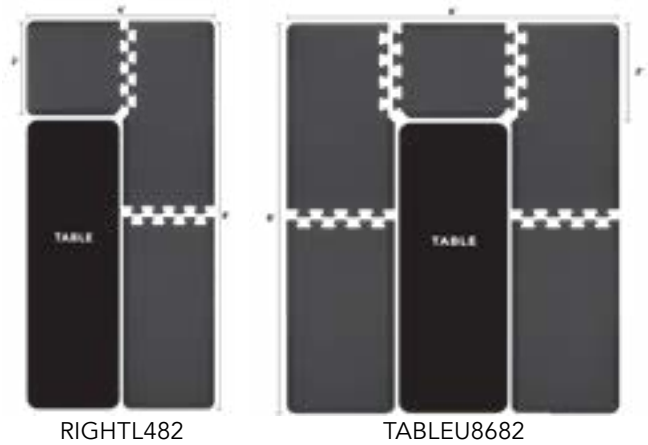

PUZZLE RUNNER COLLECTION:

SSR752 - Puzzle 7.5' x 2' 90"L x 24"W x .75"H	SSR802 - Puzzle 8' x 2' 96"L x 24"W x .75"H	SSR852 - Puzzle 8.5' x 2' 102"L x 24"W x .75"H	SSR902 - Puzzle 9' x 2' 108"L x 24"W x .75"H
QTY	QTY	QTY	QTY
SSR952 - Puzzle 9.5' x 2' 114"L x 24"W x .75"H	SSR142 - Puzzle 14' x 2' 168"L x 24"W x .75"H	SSR753 - Puzzle 7.5' x 3' 90"L x 36"W x .75"H	SRS803 - Puzzle 8' x 3' 96"L x 36"W x .75"H
QTY	QTY	QTY	QTY
SSR853 - Puzzle 8.5' x 3' 102"L x 36"W x .75"H	SSR903 - Puzzle 9' x 3' 108"L x 36"W x .75"H	SSR953 - Puzzle 9.5' x 3' 114"L x 36"W x .75"H	SSR143 - Puzzle 14' x 3' 168"L x 36"W x .75"H
QTY	QTY	QTY	QTY

*Custom length mats are available upon request.

Name:	
School/Organization:	
Dealer/Rep:	

Phone:	
E-mail:	
Sales Rep:	Quote:

SMART STEP

PUZZLE RUNNER FLOOR MATS

PUZZLE L SERIES COLLECTION:

LEFTL482 - Puzzle L Left 8' x 4' x 2' 96"L x 48"W x 24"D x .75"H	RIGHTL482 - Puzzle L Right 4' x 8' x 2' 48"L x 96"W x 24"D x .75"H
QTY	QTY
LEFTL4652 - Puzzle L Left 6.5' x 4' x 2' 78"L x 48"W x 24"D x .75"H	RIGHTL4652 - Puzzle L Right 4' x 6.5' x 2' 48"L x 78"W x 24"D x .75"H
QTY	QTY

PUZZLE L SERIES MOSAIC COLLECTION:

LEFTL482M - Mosaic L Left 8' x 4' x 2' 96"L x 48"W x 24"D x .75"H	RIGHTL482M - Mosaic L Right 4' x 8' x 2' 48"L x 96"W x 24"D x .75"H
QTY	QTY
LEFTL4652M - Mosaic L Left 6.5' x 4' x 2' 78"L x 48"W x 24"D x .75"H	RIGHTL4652M - Mosaic L Right 4' x 6.5' x 2' 48"L x 78"W x 24"D x .75"H
QTY	QTY

PUZZLE U SERIES MOSAIC COLLECTION:

TABLEU8682M - Mosaic U 8' x 6' x 8' x 2' 96"L x 72"W x 24"D x .75"H	TABLEU6562M - Mosaic U 6.5' x 6' x 6.5' x 2' 78"L x 72"W x 24"D x .75"H	TABLEU6565652M - Mosaic U 6.5' x 6.5' x 6.5' x 2' 78"L x 78"W x 24"D x .75"H	TABLEU86582M - Mosaic U 8' x 6.5' x 8' x 2' 96"L x 78"W x 24"D x .75"H
QTY	QTY	QTY	QTY